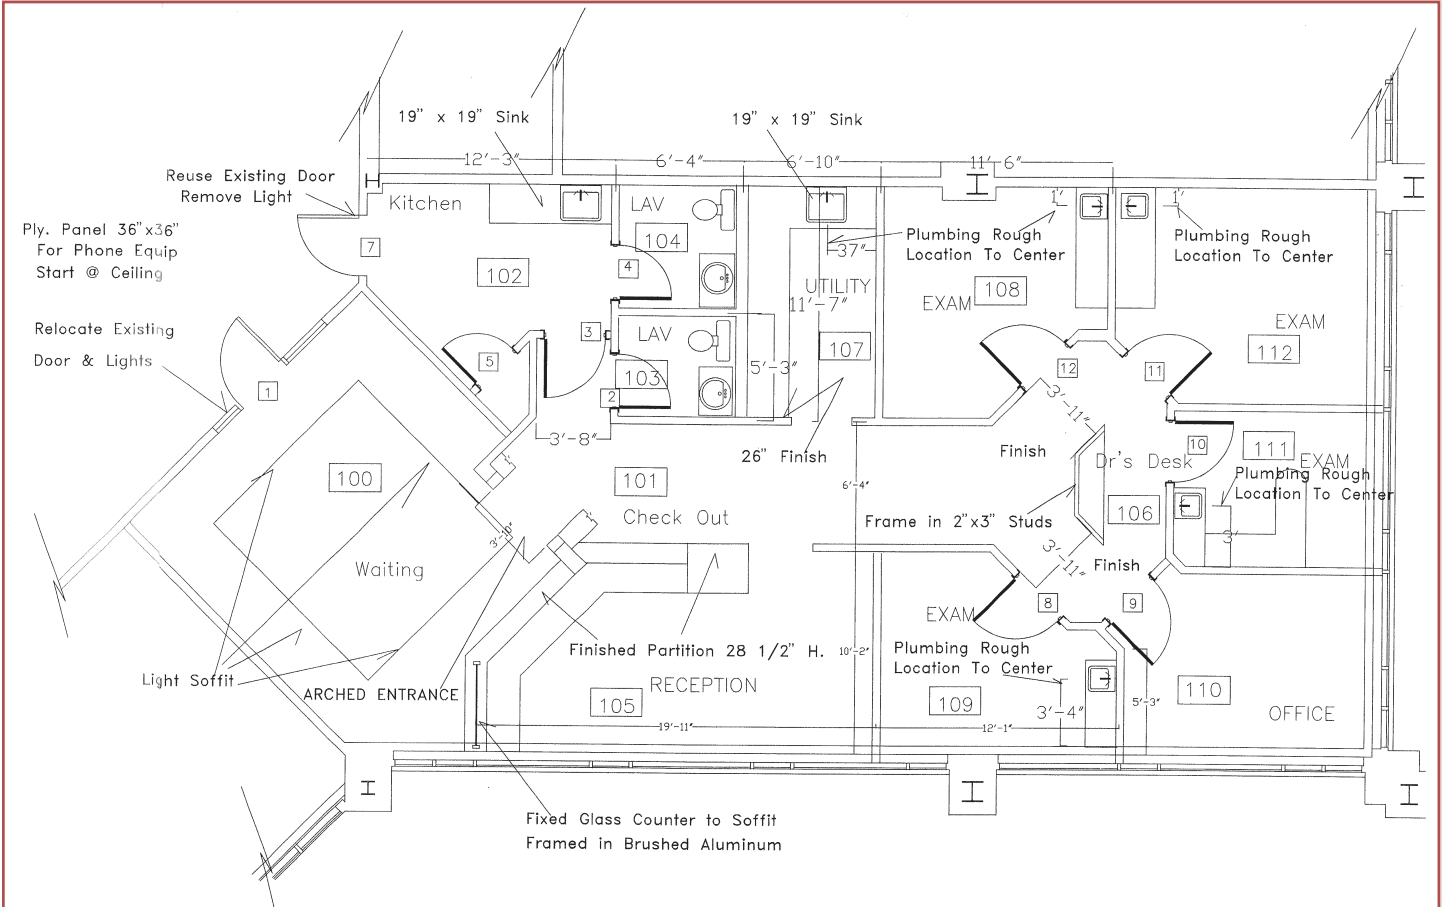

MODERN MEDICAL SUITE CLOSE TO RTE 128 PEABODY, MASSACHUSETTS

FLOORPLAN

THE DRUMLIN GROUP

600 Loring Avenue, Salem, MA • (978) 741-3696 • info@drumlingroup.com • www.drumlingroup.com